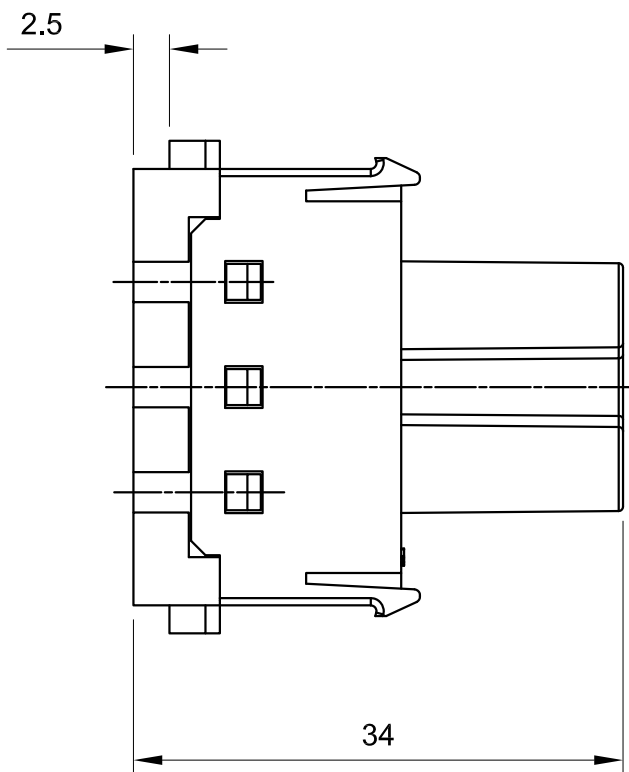

B

B

C

C

D

D

 InKonn® InKonn (Suzhou) Electric Technology Co.,Ltd.	 All Dimensions in mm Original Size DIN A4	Date 2020-10-19	Drawing No. TC9801375	Rev. A00	Scale 1:1
	Part No. 10 38 005 3200	Created by Shuxu Huang	Checked by Yiyi Luo	Page 1/1	
Type Name IME-005-SF					