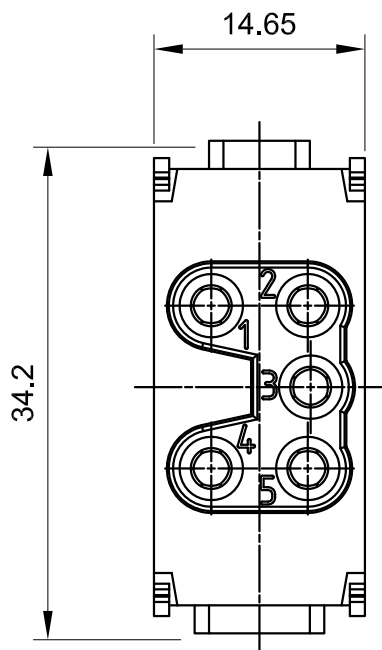

B

B

C

C

D

D

 InKonn® InKonn (Suzhou) Electric Technology Co.,Ltd.	 All Dimensions in mm Original Size DIN A4	Date 2020-10-19	Drawing No. TC9801375	Rev. A00	Scale 1:1
	Part No. 10 38 005 3200	Created by Shuxu Huang	Checked by Yiyi Luo	Page 1/1	
Type Name IME-005-SF					

1

2

3

4

5

6