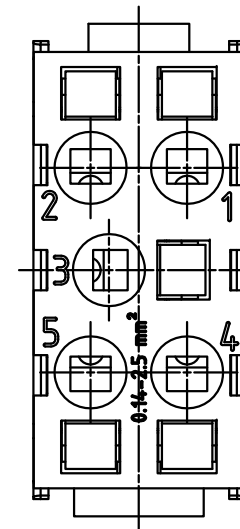

B

B

C

C

D

D

 InKonn® InKonn (Suzhou) Electric Technology Co.,Ltd.	 All Dimensions in mm Original Size DIN A4	Date 2020-10-19	Drawing No. TC9801375	Rev. A00	Scale 1:1
	Part No. 10 38 005 3200	Created by Shuxu Huang	Checked by Yiyi Luo	Page 1/1	
Type Name IME-005-SF					

1

2

3

4

5

6